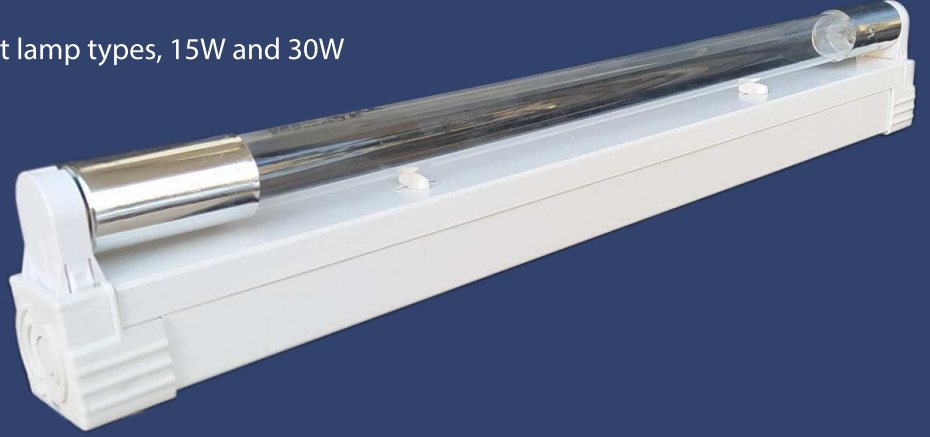

Armalamp is produced for two different lamp types, 15W and 30W

Armalamp Product Types:

1x15W ArmaLAMP

1x30W ArmaLAMP

• ArmaLAMP is a Wall Type UVC Sterilization Device

Capless ArmaLAMP offers you flexibility.

Usage Areas

- * In venilaion ducts,
- * In cold air ducts,
- * In hoods,
- * In escalator parts,
- * In cold storage,
- * In X-Ray devices,
- * In elevators,

It has a flexible use in places like.